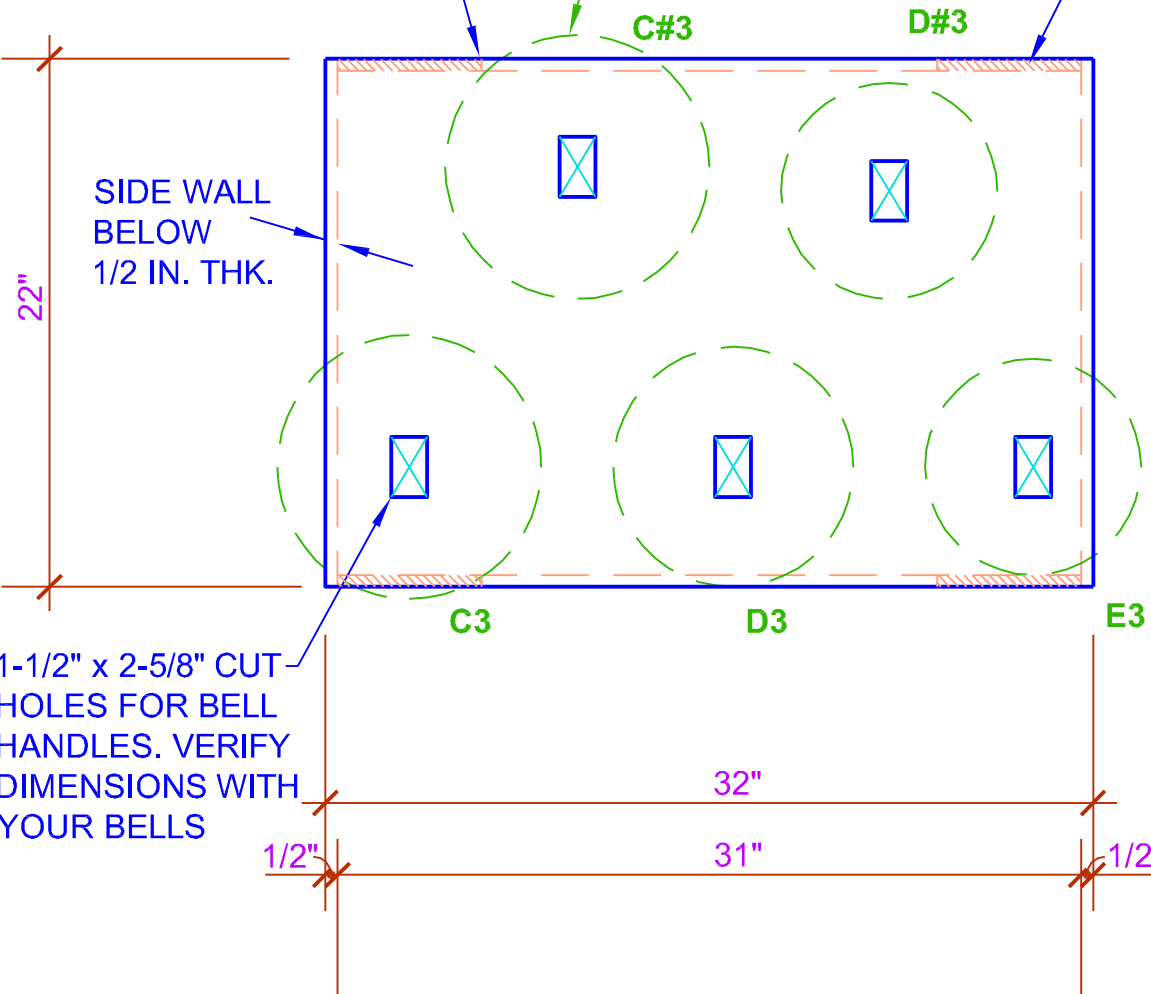

OUTLINE OF TOP SHELF  
 OUTLINE OF RIMS OF 4TH OCTAVE BASS BELLS  
 GUSSET 4 PLACES

**TOP SHELF**  
 BOTTOM SELF  
 SAME EXCEPT  
 WITHOUT HOLES

1-1/2" x 2-5/8" CUT  
 HOLES FOR BELL  
 HANDLES. VERIFY  
 DIMENSIONS WITH  
 YOUR BELLS

**MIDDLE SHELF**

1-1/4" x 4" HOLES FOR  
 HAND HOLD.  
 ROUND EDGES.

**PLAN VIEW**

**BASS BELL BOX -- Information**