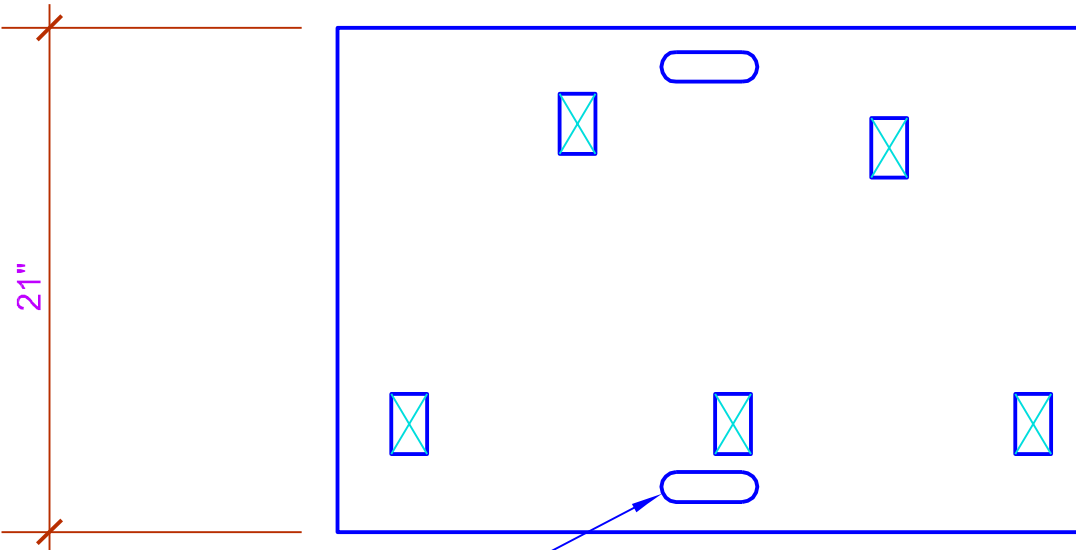

OUTLINE OF TOP SHELF  
 OUTLINE OF RIMS OF 4TH OCTAVE BASS BELLS  
 GUSSET 4 PLACES

**TOP SHELF**  
 BOTTOM SELF  
 SAME EXCEPT  
 WITHOUT HOLES

1-1/2" x 2-5/8" CUT  
 HOLES FOR BELL  
 HANDLES. VERIFY  
 DIMENSIONS WITH  
 YOUR BELLS

**MIDDLE SHELF**

1-1/4" x 4" HOLES FOR  
 HAND HOLD.  
 ROUND EDGES.

**PLAN VIEW**

**BASS BELL BOX -- Information**